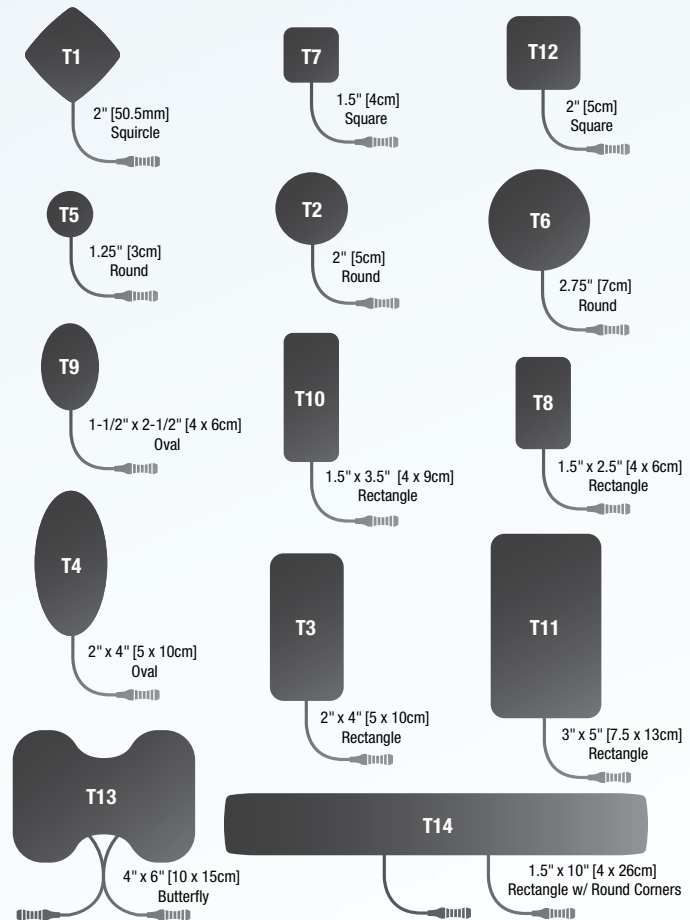

THERATRODE®

The Best Electrodes

in the World...

And, we can prove it!

Are you tired of being told not to lift by the lead wire because it will cause damage?

So are we! That's why we say—*Go ahead, lift by the lead wire!*

- ◆ Superior Electrical Performance
- ◆ Rugged Construction
- ◆ Excellent Moisture Retention
- ◆ High Levels of Re-Use
- ◆ PROVEN Performance
- ◆ Aggressively Priced

Theratron electrodes are designed to be the best electrodes in the world. Their superior construction creates the strongest electrodes available and prevents damage when you *lift by the lead wire*. Theratron's soft flexible materials and biocompatible hydrogel assures patients will receive an effective, comfortable therapy experience.